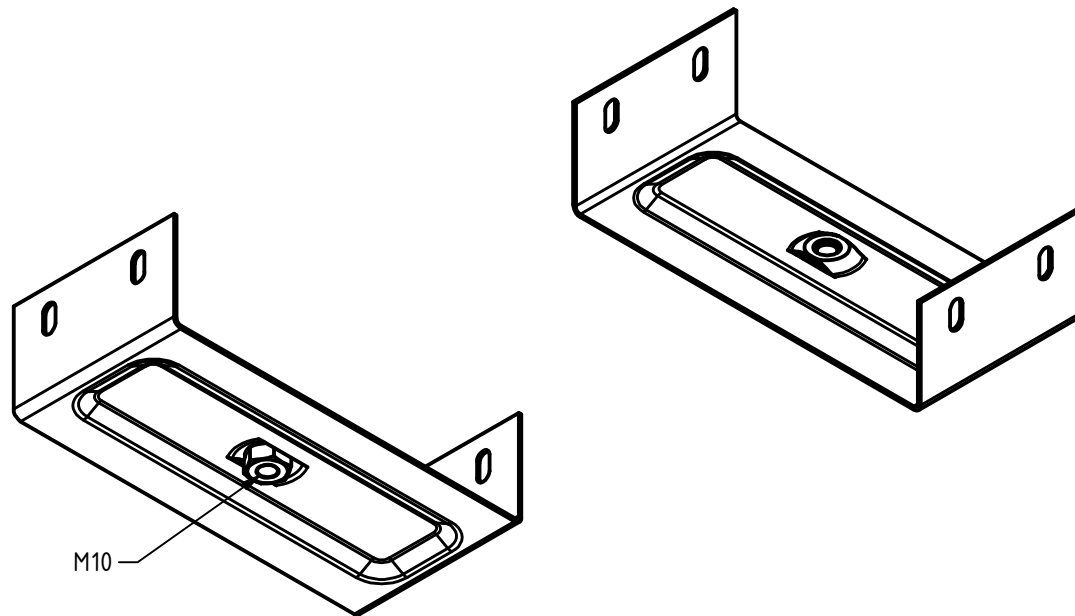

BG-type	" A "	" B "
BG35.075	29	70
BG35.100	29	95
BG35.150	29	145
BG35.200	29	195
BG35.250	29	245
BG35.300	29	295
BG35.400	29	395
BG60.075	54	70
BG60.100	54	95
BG60.150	54	145
BG60.200	54	195
BG60.250	54	245
BG60.300	54	295
BG60.400	54	395

**COMMERCIAL DRAWING**

Meersbloem-Melden 16 9700 Oudenaarde Tel: 055/31.83.35 www.atkore.com/vergokan	Name: Inside Bracket	Prod. ref.: BG60.200
	Category: Mounting Systems	Number: 45491-A11
Material:	Ver. : C	
© This drawing is copyrighted, all rights reserved. This document may not, in whole or part, be copied, photocopied, translated or reduced to any electronic medium or machine readable form without prior consent, in writing, from Vergokan		