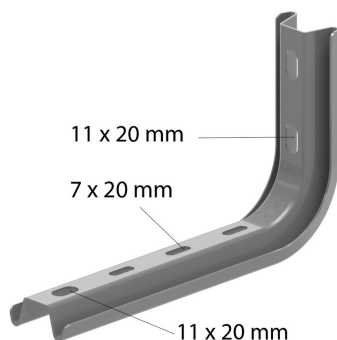

I4LOMEGA150

Bracket / Ceiling profile

Standard finish	Stainless Steel 304
Max. load (in daN)	
100	110
150	100
200	90
300	70
400	50
500	40
600	30

HD	Reference	↕ mm	↔ mm	→ ← mm	↔ mm	kg/stk	📦	Stock	Unit
-	I4LOMEGA150.100	145	145			0,300	12	X	STK
-	I4LOMEGA150.150	145	195			0,320	12	X	STK
-	I4LOMEGA150.200	145	245			0,340	12	X	STK
-	I4LOMEGA150.300	145	345			0,490	6	X	STK
-	I4LOMEGA150.400	145	445			0,540	6	X	STK
-	I4LOMEGA150.500	145	545			0,640	6	X	STK
-	I4LOMEGA150.600	145	645			0,770	6	X	STK

Use the I4VOMEGA to avoid compression of the profiles.

Pickled and passivated.