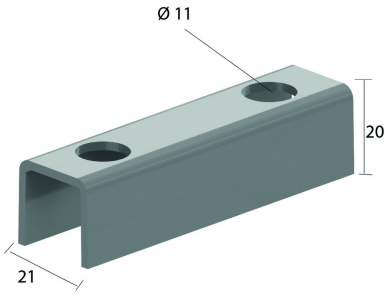

I4VOMEGA

Joining piece

Standard finish

Stainless Steel 304

HD	Reference	↕ mm	↔ mm	→ ← mm	↔ mm	kg/stk	📦	Stock	Unit
-	I4VOMEGA					0,060	10		STK

To order per full packaging.
For wall mounting 1 piece.
For double mounting 2 pieces, back to back.