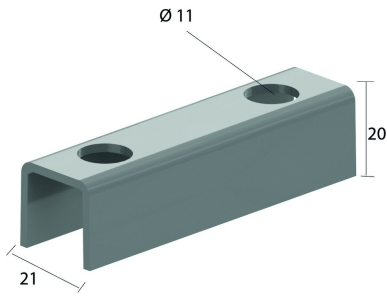

## Joining piece

Standard finish

Stainless Steel 304

HD	Reference	↕ mm	↔ mm	→  ← mm	↔ mm	kg/stk	📦	Stock	Unit
-	<b>I4VOMEGA</b>					0,060	10		STK

To order per full packaging.  
For wall mounting 1 piece.  
For double mounting 2 pieces, back to back.