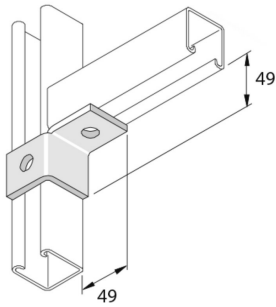

I6P2341R

Wing fitting LR 2D14

Standard finish

Stainless Steel 316

HD	Reference	↕ mm	↔ mm	→ ← mm	↔ mm	kg/stk	📦	Stock	Unit
-	P2341RSS	49	40		89	0,209	10		STK

To order per full packaging.