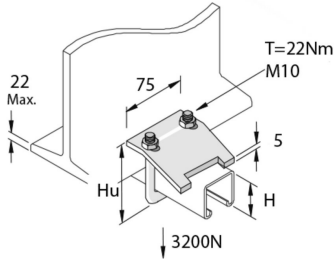

I6P2785/I6P2786

Beam Fitting H21-41

Standard finish

Stainless Steel 316

HD	Reference	mm	mm	mm	mm	kg/stk	Stock	Unit
-	P2785SS	86			75	0,308	X	STK

H=21-41 mm

To order per full packaging.