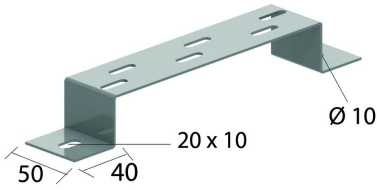

I6VMB

Floor and wall bracket

Suitable as floor-, wall-, and suspension bracket

Standard finish

Stainless Steel 316

HD	Reference	↕ mm	↔ mm	→ ← mm	↔ mm	kg/stk	📦	Stock	Unit
-	I6VMB100	40	100			0,180	30	X	STK
-	I6VMB200	40	200			0,260	30	X	STK
-	I6VMB300	40	300			0,340	30	X	STK
-	I6VMB400	40	400			0,420	20	X	STK