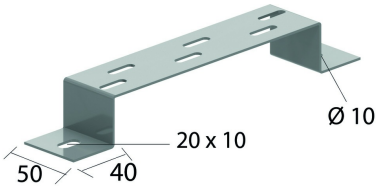

I6VMB

Floor and wall bracket

Suitable as floor-, wall-, and suspension bracket

Standard finish

Stainless Steel 316

HD	Reference	↕ mm	↔ mm	→ ← mm	↔ mm	kg/stk	📦	Stock	Unit
-	I6VMB100	40	100			0,180	30	X	STK
-	I6VMB150	40	100			0,180	30	X	STK
-	I6VMB200	40	200			0,260	30	X	STK
-	I6VMB300	40	300			0,340	30	X	STK
-	I6VMB400	40	400			0,420	20	X	STK