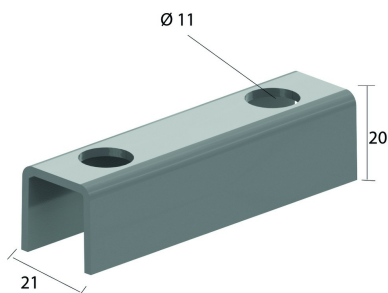

## Joining piece

Standard finish		Stainless Steel 316							
HD	Reference	↕ mm	↔ mm	↔ mm	↔ mm	kg/stk	📦	Stock	Unit
-	<b>I6VOMEGA</b>					0,060	10	X	STK

To order per full packaging.  
For wall mounting 1 piece.  
For double mounting 2 pieces, back to back.