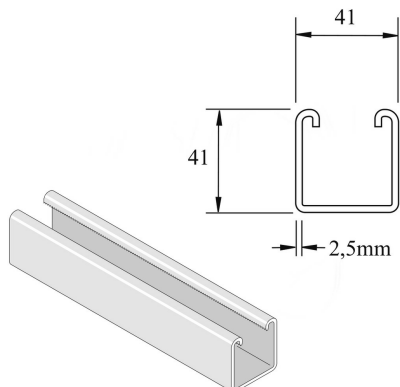

P1000SPP

Assembly profile

Standard finish

Stainless Steel 316

HD Reference	↕ mm	↔ mm	→ ← mm	↔ mm	kg/m	📦	Stock	Unit
- P1000SPP	41	41	2,5	6000	2,880	300	X	M
- P1000SPPX3000	41	41	2,5	3000	2,880	150		M

Pickled and passivated.