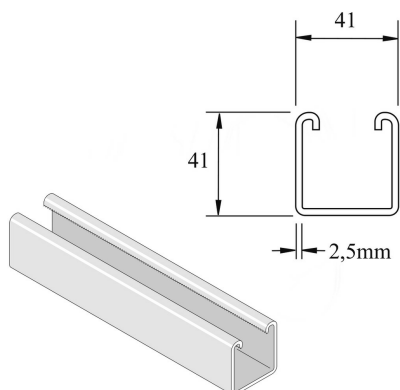

P1000SPP

Assembly profile

Standard finish		Stainless Steel 316							
HD Reference	↕ mm	↔ mm	→ ← mm	↔ mm	kg/m	📦	Stock	Unit	
- P1000SPP	41	41	2,5	6000	2,880	300	X	M	
- P1000SPPX3000	41	41	2,5	3000	2,880	150		M	