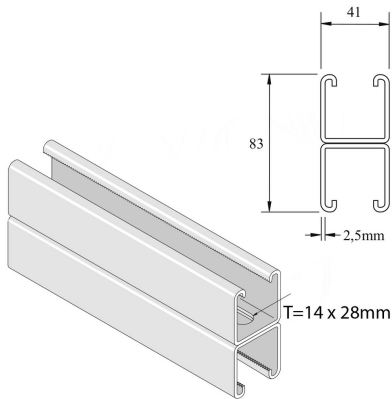

P1001TSP

Assembly profile

Standard finish

Stainless Steel 316

HD	Reference	↕ mm	↔ mm	→ ← mm	↔ mm	kg/m	📦	Stock	Unit
-	P1001TSP	83	41	2,5	6000	5,470	150	X	M
-	P1001TSPPX3	82	41	2,5	3000	5,324	3		M

Pickled and passivated.