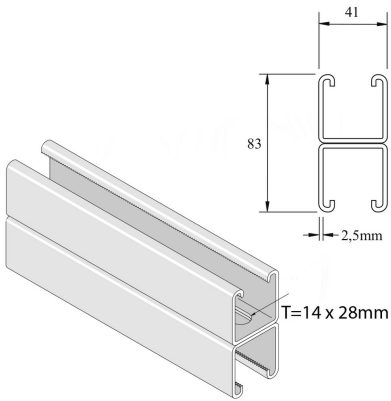

## Assembly profile

Standard finish

Stainless Steel 316

HD	Reference	↕ mm	↔ mm	→  ← mm	↔ mm	kg/m	📦	Stock	Unit
-	<b>P1001TSP</b>	83	41	2,5	6000	5,470	150	X	M

Pickled and passivated.