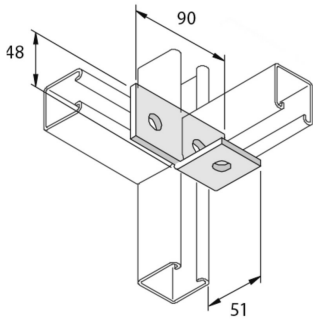

**P1037SS**  
Fitting 90° angle Lb 3D14

Standard finish

Stainless Steel 316

HD	Reference	↕ mm	↔ mm	→  ← mm	↔ mm	kg/stk	📦	Stock	Unit
-	<b>P1037SS</b>	51	48		90	0,327	10		STK

To order per full packaging.