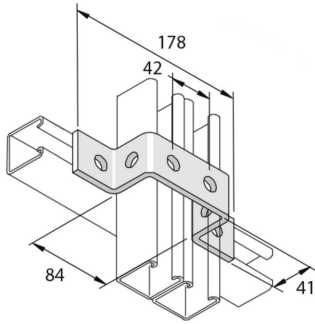

P1043SS

OM41 Fitting double profile 6D14

Standard finish

Stainless Steel 316

HD	Reference	↑ mm	↔ mm	→ ← mm	↔ mm	kg/stk	📦	Stock	Unit
-	P1043SS	41	40		178	0,401	10		STK

To order per full packaging.