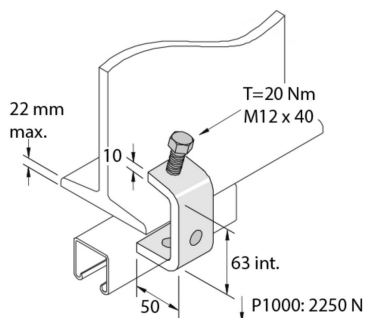

# P1271SS

## I-beam clamp C63

Standard finish		Stainless Steel 316							
HD	Reference	↑ mm	↔ mm	→  ← mm	↔ mm	kg/stk	📦	Stock	Unit
-	<b>P1271SS</b>	63	40		50	0,431	10		STK

To order per full packaging.