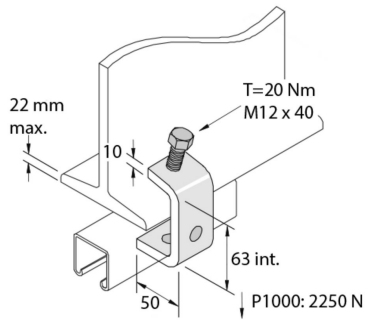

P1271SS

I-beam clamp C63

Standard finish

Stainless Steel 316

HD	Reference	↑ mm	↔ mm	→ ← mm	↔ mm	kg/stk	📦	Stock	Unit
-	P1271SS	63	40		50	0,431	10		STK

To order per full packaging.