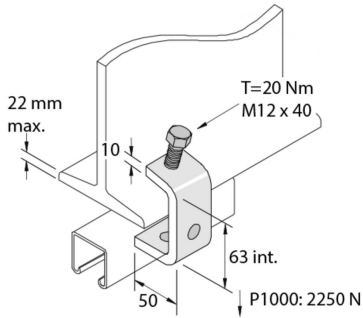

P1271SS

I-beam clamp C63

Standard finish

Stainless Steel 316

HD	Reference	↑ mm	↔ mm	→ ← mm	↔ mm	kg/stk	📦	Stock	Unit
-	P1271SS	63	40		50	0,431	10		STK

To order per full packaging.