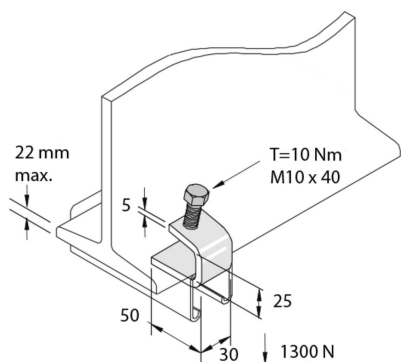

## I-beam clamp C25

Standard finish		Stainless Steel 316							
HD	Reference	↑ mm	↔ mm	→  ← mm	↔ mm	kg/stk	📦	Stock	Unit
-	<b>P1272SS</b>	25	30		50	0,123	20	X	STK

To order per full packaging.