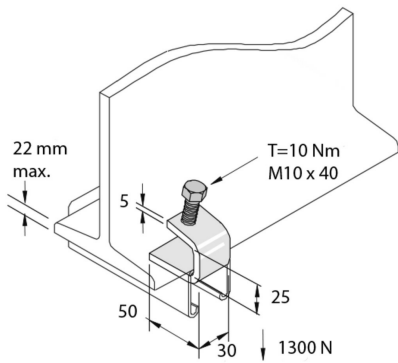

## I-beam clamp C25

Standard finish

Stainless Steel 316

HD	Reference	↕ mm	↔ mm	↔ mm	↔ mm	kg/stk	📦	Stock	Unit
-	<b>P1272SS</b>	25	30		50	0,123	20	X	STK

To order per full packaging.