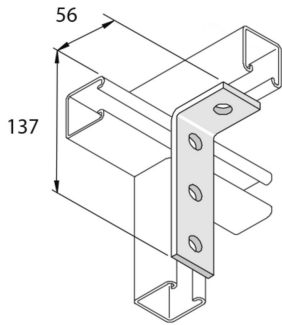

P1278SS
Fitting 90° angle L 4D14

Standard finish

Stainless Steel 316

HD	Reference	mm	mm	mm	mm	kg/stk	Stock	Unit
-	P1278SS	56	40		137	0,297	20	STK

To order per full packaging.