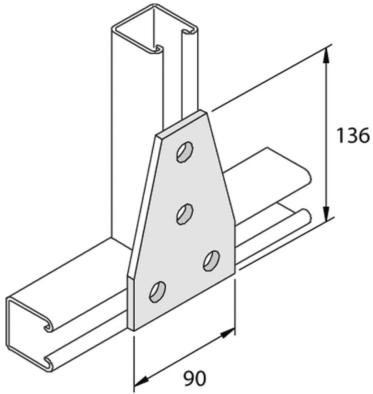

P1358SS
Fitting flat TR 4D14

Standard finish

Stainless Steel 316

HD	Reference	↕ mm	↔ mm	↔ mm	↔ mm	kg/stk	📦	Stock	Unit
-	P1358SS	136			90	0,494	10		STK

To order per full packaging.