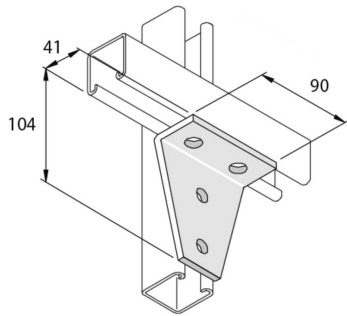

P1359SS
Fitting 90° angle LTR 4D14

Standard finish

Stainless Steel 316

HD	Reference	↑ mm	↔ mm	→ ← mm	↔ mm	kg/stk	📦	Stock	Unit
-	P1359SS	104	41		90	0,494	10		STK

To order per full packaging.