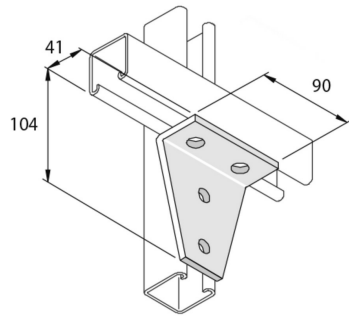

P1359SS
Fitting 90° angle LTR 4D14

Standard finish

Stainless Steel 316

HD	Reference	↑ mm	↔ mm	→ ← mm	↔ mm	kg/stk	📦	Stock	Unit
-	P1359SS	104	41		90	0,494	10		STK

To order per full packaging.