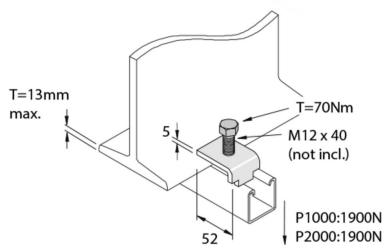

P1386SS

I-beam clamp notch M12

Standard finish		Stainless Steel 316							
HD	Reference	↑ mm	↔ mm	→ ← mm	↔ mm	kg/stk	📦	Stock	Unit
-	P1386SS				52	0,114	20	X	STK

To order per full packaging.