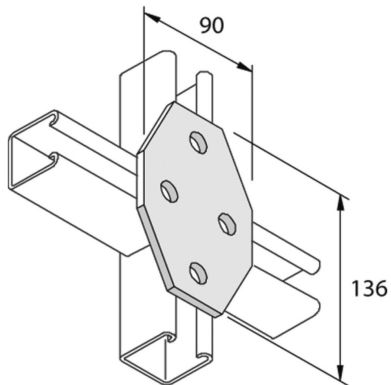

**P1580SS**  
Fitting flat X 4D14

Standard finish

Stainless Steel 316

HD	Reference	↕ mm	↔ mm	→  ← mm	↔ mm	kg/stk	📦	Stock	Unit
-	<b>P1580SS</b>		90		136	0,494	10		STK

To order per full packaging.