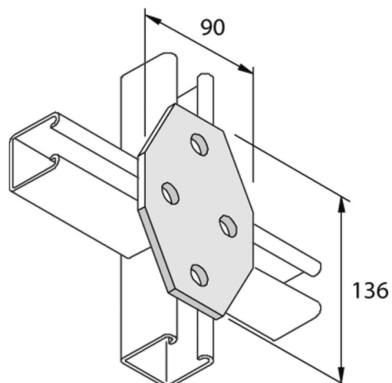

P1580SS
Fitting flat X 4D14

Standard finish		Stainless Steel 316							
HD	Reference	↕ mm	↔ mm	→ ← mm	↔ mm	kg/stk	📦	Stock	Unit
-	P1580SS		90		136	0,494	10		STK

To order per full packaging.