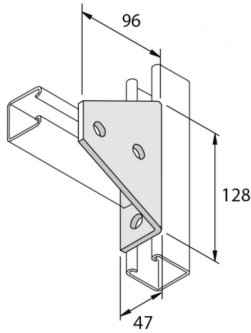

P1727SS
Fitting 90° angle LTR 4D14

Standard finish

Stainless Steel 316

HD	Reference	↕ mm	↔ mm	↔ mm	↔ mm	kg/stk	📦	Stock	Unit
-	P1727SS	96	47		128	0,698	10		STK

To order per full packaging.