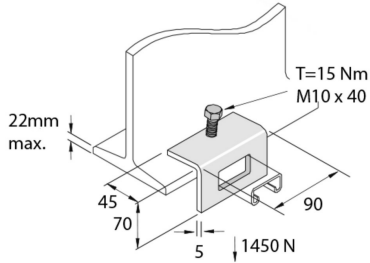

## I-beam clamp S21

Standard finish

Stainless Steel 316

HD	Reference	↕ mm	↔ mm	↔ mm	↔ mm	kg/stk	📦	Stock	Unit
-	<b>P1796-ASS</b>	70	45		90	0,385	10		STK

To order per full packaging.