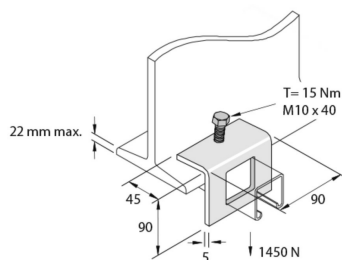

## I-beam clamp S41

Standard finish		Stainless Steel 316							
HD	Reference	↑ mm	↔ mm	→  ← mm	↔ mm	kg/stk	📦	Stock	Unit
-	<b>P1796SS</b>	90	45		90	0,465	10		STK

To order per full packaging.