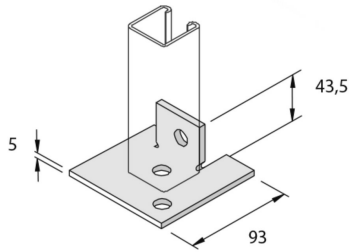

## Assembly accessory

Standard finish

Stainless Steel 316

HD	Reference	↕ mm	↔ mm	→  ← mm	↔ mm	kg/stk	📦	Stock	Unit
-	<b>P2072S2SPP</b>	44	93		93	0,349	10		STK

To order per full packaging.