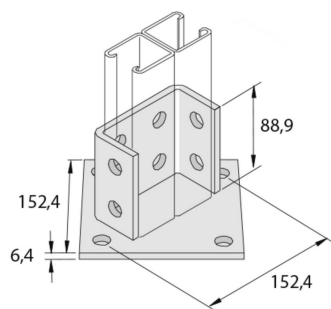

## Base plate 152 double profile 12D14

Standard finish		Stainless Steel 316							
HD	Reference	↕ mm	↔ mm	→  ← mm	↔ mm	kg/stk	📦	Stock	Unit
-	<b>P2073ASPP</b>	95	152		152	1,801	1		STK

To order per full packaging.