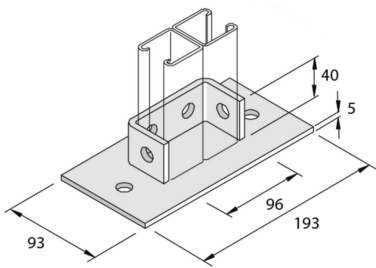

P2073SPP

Base plate 193 double profile 6D14

Standard finish

Stainless Steel 316

HD	Reference	↕ mm	↔ mm	→ ← mm	↔ mm	kg/stk	📦	Stock	Unit
-	P2073SPP	45	93		193	0,977	5		STK

To order per full packaging.

Pickled and passivated.