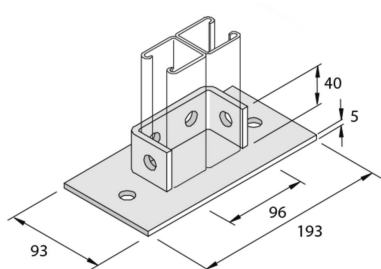

## Base plate 193 double profile 6D14

Standard finish

Stainless Steel 316

HD	Reference	↕ mm	↔ mm	→  ← mm	↔ mm	kg/stk	📦	Stock	Unit
-	<b>P2073SPP</b>	45	93		193	0,977	5		STK

To order per full packaging.

Pickled and passivated.