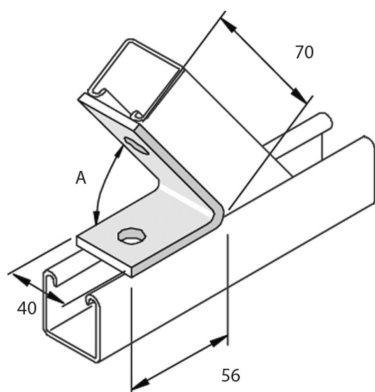

P2108SS

Fitting angle 120° 2D14

Standard finish		Stainless Steel 316							
HD	Reference	↕ mm	↔ mm	↔ mm	↔ mm	kg/stk	📦	Stock	Unit
-	P2108SS		40			0,194	20		STK

To order per full packaging.