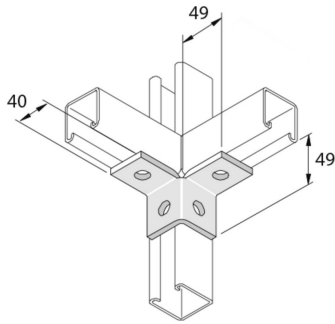

**P2223SS**  
**Wing fitting 2L 4D14**

Standard finish

Stainless Steel 316

HD	Reference	↕ mm	↔ mm	→  ← mm	↔ mm	kg/stk	📦	Stock	Unit
-	<b>P2223SS</b>	49	89		89	0,273	10		STK

To order per full packaging.