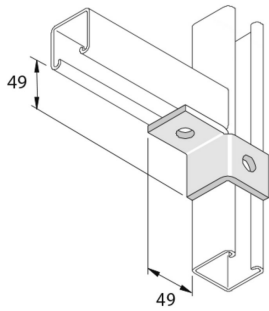

P2341LSS

Wing fitting LL 2D14

Standard finish

Stainless Steel 316

HD	Reference	↕ mm	↔ mm	→ ← mm	↔ mm	kg/stk	📦	Stock	Unit
-	P2341LSS	49	40		89	0,209	10		STK

To order per full packaging.