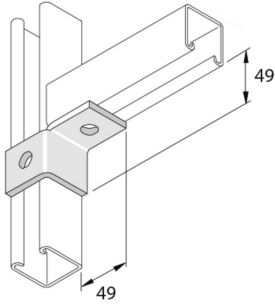

P2341RSS
Wing fitting LR 2D14

Standard finish

Stainless Steel 316

HD	Reference	↕ mm	↔ mm	→ ← mm	↔ mm	kg/stk	📦	Stock	Unit
-	P2341RSS	49	40		89	0,209	10		STK

To order per full packaging.