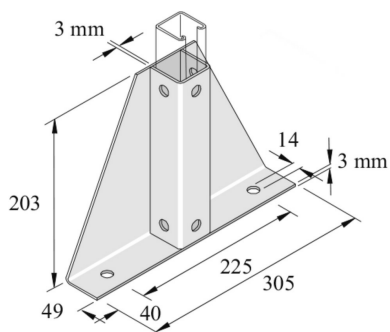

P2348S1SPP

Assembly accessory

Standard finish		Stainless Steel 316							
HD	Reference	↕ mm	↔ mm	↔ mm	↔ mm	kg/stk	📦	Stock	Unit
-	P2348S1SPP	203	49		305	1,915	1	X	STK

To order per full packaging.

Pickled and passivated.