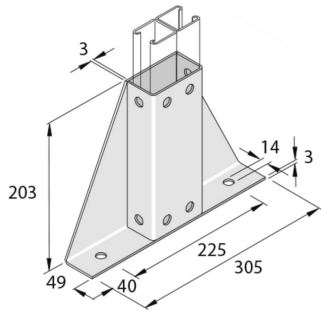

## Assembly accessory

Standard finish

Stainless Steel 316

HD	Reference	↕ mm	↔ mm	→  ← mm	↔ mm	kg/stk	📦	Stock	Unit
-	<b>P2348S2SPP</b>	203	49		305	2,104	15		STK

To order per full packaging.

Pickled and passivated.