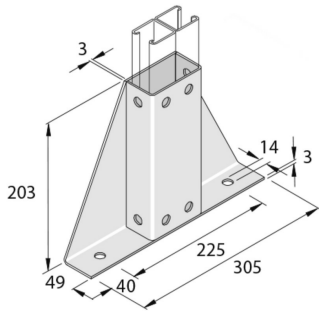

P2348S2SPP

Assembly accessory

Standard finish

Stainless Steel 316

HD	Reference	↕ mm	↔ mm	↔ mm	↔ mm	kg/stk	📦	Stock	Unit
-	P2348S2SPP	203	49		305	2,104	15		STK

To order per full packaging.

Pickled and passivated.