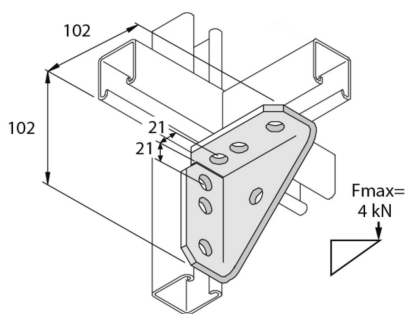

P2484SS

Fitting 90° angle TR 7D14

Standard finish

Stainless Steel 316

HD	Reference	mm	mm	mm	mm	kg/stk	Stock	Unit
-	P2484SS	102	47		102	0,466	10	STK

To order per full packaging.