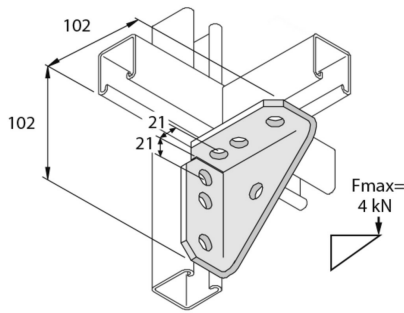

# P2484SS

## Fitting 90° angle TR 7D14

Standard finish

Stainless Steel 316

HD	Reference	mm	mm	mm	mm	kg/stk	Stock	Unit
-	<b>P2484SS</b>	102	47		102	0,466	10	STK

To order per full packaging.