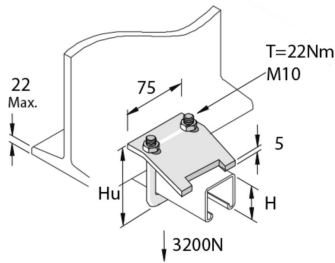

P2785SS

Beam Fitting H21-41

Standard finish

Stainless Steel 316

HD	Reference	↑ mm	↔ mm	→ ← mm	↔ mm	kg/stk	📦	Stock	Unit
-	P2785SS	86			75	0,308	20	X	STK

H=21-41 mm

To order per full packaging.