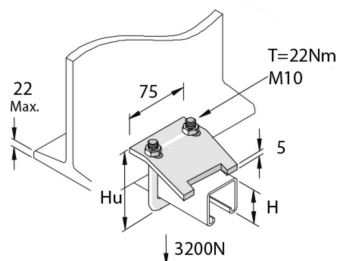

P2785SS

Beam Fitting H21-41

Standard finish		Stainless Steel 316							
HD	Reference	↑ mm	↔ mm	→ ← mm	↔ mm	kg/stk	📦	Stock	Unit
-	P2785SS	86			75	0,308	20	X	STK

H=21-41 mm

To order per full packaging.