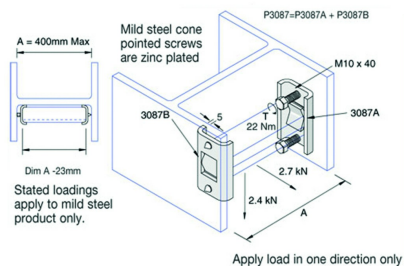

P3087SS

Beam clamp internal

Standard finish		Stainless Steel 316							
HD	Reference	↑ mm	↔ mm	→ ← mm	↔ mm	kg/stk	📦	Stock	Unit
-	P3087SS					0,670	10		STK

To order per full packaging.