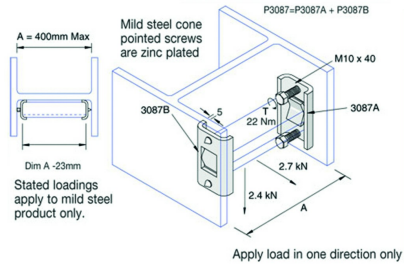

## Beam clamp internal

Standard finish

Stainless Steel 316

HD	Reference	↕ mm	↔ mm	→  ← mm	↔↔ mm	kg/stk	📦	Stock	Unit
-	<b>P3087SS</b>					0,670	10		STK

To order per full packaging.