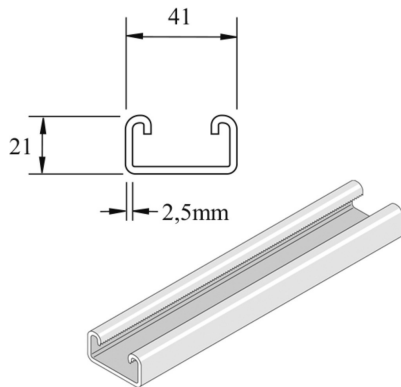

P3300SPP

Assembly profile

Standard finish

Stainless Steel 316

HD Reference	mm	mm	mm	mm	kg/m		Stock	Unit
- P3300SPP	21	41	2,5	6000	1,910	300	X	M
- P3300SPPX3000	21	41	2,5	3000	1,859	3		M

Pickled and passivated.