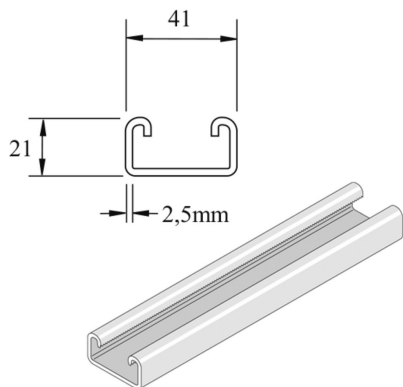

P3300SPP

Assembly profile

Standard finish		Stainless Steel 316							
HD	Reference	↕ mm	↔ mm	→ ← mm	↔ mm	kg/m	📦	Stock	Unit
-	P3300SPP	21	41	2,5	6000	1,910	300	X	M
-	P3300TSPP	21	41	2,5	6000	1,762	6		M

Pickled and passivated.