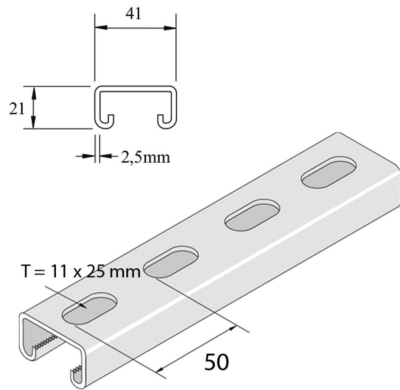

P3300T10SPP

Assembly profile

Standard finish

Stainless Steel 304

HD Reference	↕ mm	↔ mm	→ ← mm	↔ mm	kg/m	📦	Stock	Unit
- P3300T10SPP304	21	41	2,5	6000	1,760	300	X	M

Pickled and passivated.