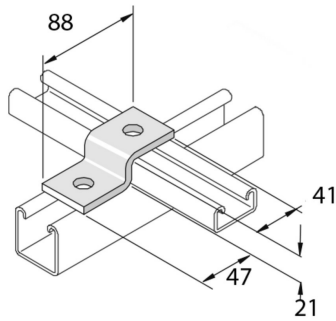

## Z21 Fitting single profile 2D14

Standard finish

Stainless Steel 316

HD	Reference	mm	mm	mm	mm	kg/stk	Stock	Unit
-	<b>P4045SS</b>	21	40		88	0,164	20	STK

To order per full packaging.