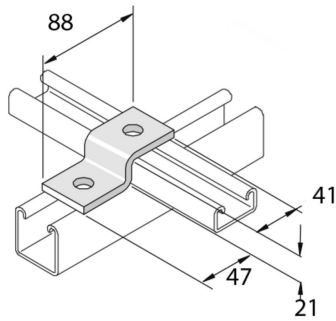

## Z21 Fitting single profile 2D14

Standard finish

Stainless Steel 316

HD	Reference	↕ mm	↔ mm	→  ← mm	↔ mm	kg/stk	📦	Stock	Unit
-	<b>P4045SS</b>	21	40		88	0,164	20		STK

To order per full packaging.