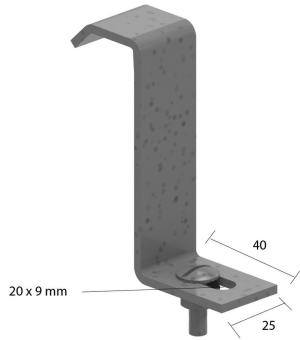

HDBKIE25

Bracket clamp for HDKLIE

To mount the cable ladder on a bracket.

Standard finish		Hot-dip galvanised							
Optional finish PE		Duplex system							
HD	Reference	↕ mm	↔ mm	→ ← mm	↔ mm	kg/stk	📦	Stock	Unit
-	HDBKIE25	83	25			0,090	20	X	STK

To order per full packaging.
Included: Bolt RB6.20 and flanged nut RM6.