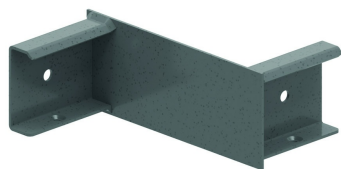

## Reducing plate left for HDKLIE

Slides over the side wall

		Standard finish				Hot-dip galvanised			
		Optional finish PE				Duplex system			
HD	Reference	↕ mm	↔ mm	→  ← mm	↔ mm	kg/stk	📦	Stock	Unit
-	<b>HDLVIRL100</b>	100	140			1,100	2		STK
-	<b>HDLVIRL200</b>	100	240			1,330	2		STK
-	<b>HDLVIRL300</b>	100	340			1,350	2		STK
-	<b>HDLVIRL400</b>	100	440			1,600	2		STK

To order per full packaging.  
Premounted with tapbolt 6x12.