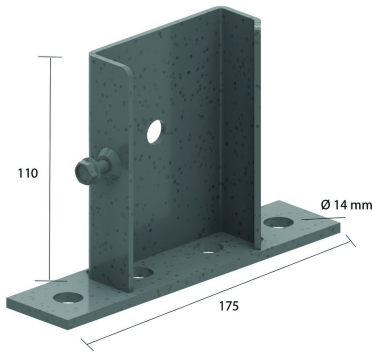

## Floor support for HDKLIIE

To mount the cable ladder vertically on the floor.  
Slides over the side wall.

		Standard finish		Hot-dip galvanised					
		Optional finish PE		Duplex system					
HD	Reference	↕ mm	↔ mm	→  ← mm	↔ mm	kg/stk	📦	Stock	Unit
-	<b>HDVSIE</b>	115	88			0,640	6	X	STK

To order per full packaging.  
Premounted with tapbolt 6x12.