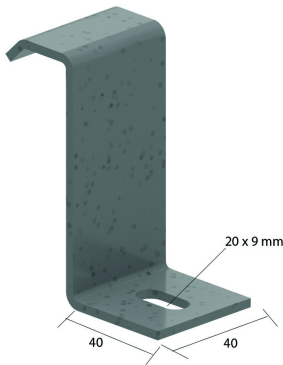

## Bracket clamp for HDKLIE

Reference	↕ mm	↔ mm	→  ← mm	↔ mm	kg/stk	📦	Unit
<b>HDBKIE40</b>	83	40			0,130	20	STK

To order separately:  
 fixing to brackets: VM6.20  
 fixing to mounting profile: HDRB6.20 + CRO6 + PNP06DINHG