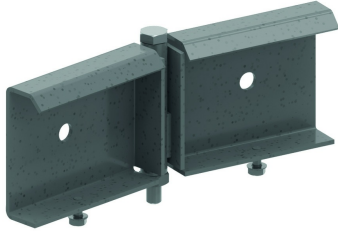

HDDSIH

Horizontal hinged joiner for HDKLIE

The hinge slides +/- 110 mm over the cable ladder.

Reference	↕ mm	↔ mm	→ ← mm	↔ mm	kg/stk	📦	Unit
HDDSIH	90				1,020	6	STK

Premounted with tapbolt 6x12.