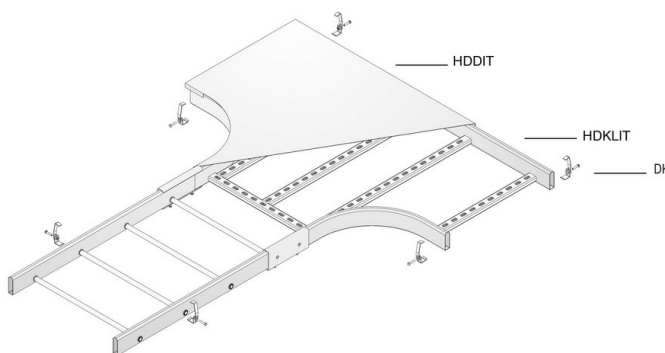

Joiner for HDKLIE
HDLVIE