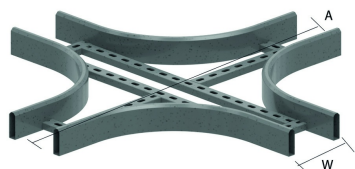

HDKLIX

Cross-over for HDKLIE