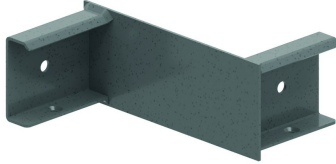

HDLVIRL

Reducing plate left for HDKLIE

Slides over the side wall

Reference	↑ mm	↔ mm	→ ← mm	↔ mm	kg/stk	📦	Unit
HDLVIRL100	100	140			1,100	2	STK
HDLVIRL200	100	240			1,330	2	STK
HDLVIRL300	100	340			1,350	2	STK
HDLVIRL400	100	440			1,600	2	STK

Premounted with tapbolt 6x12.