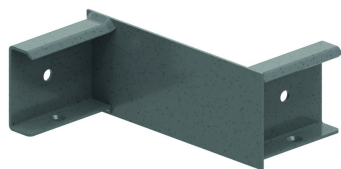

HDLVIRL

Reducing plate left for HDKLIE

Slides over the side wall

Reference	↑ mm	↔ mm	→ ← mm	↔ mm	kg/stk	📦	Unit
HDLVIRL100	100	140			1,100	2	STK
HDLVIRL200	100	240			1,330	2	STK
HDLVIRL300	100	340			1,350	2	STK
HDLVIRL400	100	440			1,600	2	STK

Premounted with tapbolt 6x12.