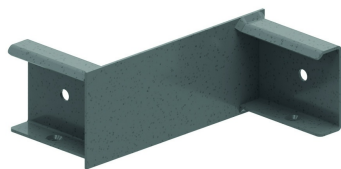

HDLVIRR

Reducing plate right for HDKLIE

Slides over the side wall

Reference	↕ mm	↔ mm	→||← mm	↔ mm	kg/stk	📦	Unit
HDLVIRR100	100	140			1,100	2	STK
HDLVIRR200	100	240			1,330	2	STK
HDLVIRR300	100	340			1,350	2	STK
HDLVIRR400	100	440			1,600	2	STK

Premounted with tapbolt 6x12.