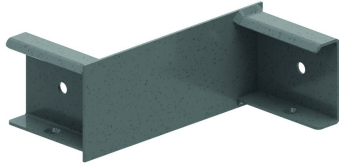

## Reducing plate right for HDKLIE

Slides over the side wall

Reference	↕ mm	↔ mm	→  ← mm	↔ mm	kg/stk	📦	Unit
<b>HDLVIRR100</b>	100	140			1,100	2	STK
<b>HDLVIRR200</b>	100	240			1,330	2	STK
<b>HDLVIRR300</b>	100	340			1,350	2	STK
<b>HDLVIRR400</b>	100	440			1,600	2	STK

Premounted with tapbolt 6x12.