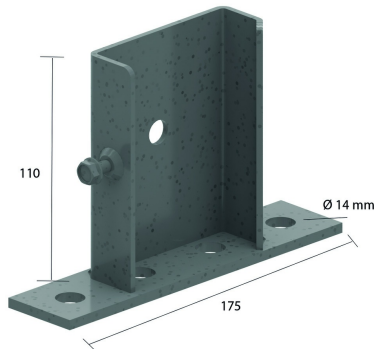

HDVSIE

Floor support for HDKLIE

To mount the cable ladder vertically on the floor.
Slides over the side wall.

Reference	↕ mm	↔ mm	→ ← mm	↔ mm	kg/stk	📦	Unit
HDVSIE	115	88			0,640	6	STK

Premounted with tapbolt 6x12.