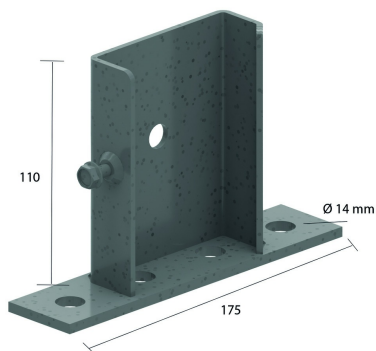

HDVSIE

Floor support for HDKLIE

To mount the cable ladder vertically on the floor.
Slides over the side wall.

Reference	↕ mm	↔ mm	→ ← mm	↔ mm	kg/stk	📦	Unit
HDVSIE	115	88			0,640	6	STK

Premounted with tapbolt 6x12.