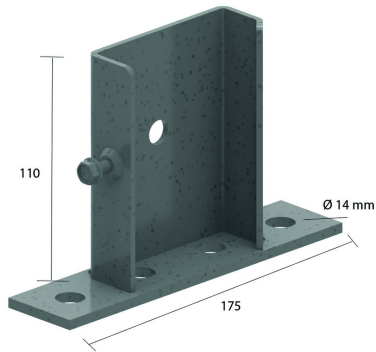

## Floor support for HDKLIE

To mount the cable ladder vertically on the floor.  
Slides over the side wall.

Reference	↕ mm	↔ mm	→  ← mm	↔ mm	kg/stk	📦	Unit
<b>HDVSIE</b>	115	88			0,640	6	STK

Premounted with tapbolt 6x12.