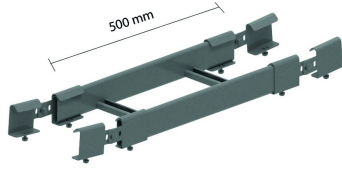

HDKSVSB

Flexible (rising / low) bend for HDKS

Direct coupling.

Reference	↕ mm	↔ mm	→ ← mm	↔ mm	kg/stk	📦	Unit
HDKSVSB200	60	200			1,480	1	STK
HDKSVSB300	60	300			2,550	1	STK
HDKSVSB400	60	400			2,700	1	STK
HDKSVSB500	60	500			2,700	1	STK
HDKSVSB600	60	600			2,950	1	STK