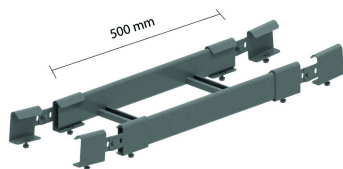

HDKSVSB

Flexible (rising / low) bend for HDKS

Direct coupling.

Reference	↕ mm	↔ mm	→||← mm	↔ mm	kg/stk	📦	Unit
HDKSVSB200	60	200			1,480	1	STK
HDKSVSB300	60	300			2,550	1	STK
HDKSVSB400	60	400			2,700	1	STK
HDKSVSB500	60	500			2,700	1	STK
HDKSVSB600	60	600			2,950	1	STK