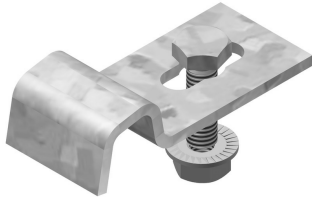

KLLBK

Bracket clamp for KLL

For fixing the cable ladder on the wall bracket.

Reference	↑ mm	↔ mm	→ ← mm	↔ mm	kg/stk	📦	Unit
KLLBK25	13	25			0,057	20	STK
KLLBK40	13	40			0,107	20	STK

KLLBK25: Bolt B6.20 and nuts RM6 included
 KLLBK40: Bolt B8.20 and nuts PNP08 included
 2 pieces per bracket