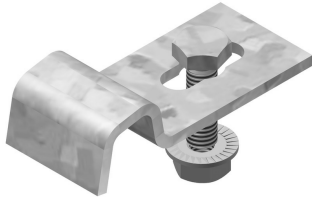

KLLBK

Bracket clamp for KLL

For fixing the cable ladder on the wall bracket.

Reference	↕ mm	↔ mm	→ ← mm	↔ mm	kg/stk	📦	Unit
KLLBK25	13	25			0,057	20	STK
KLLBK40	13	40			0,107	20	STK

KLLBK25: Bolt B6.20 and nuts RM6 included
 KLLBK40: Bolt B8.20 and nuts PNP08 included
 2 pieces per bracket