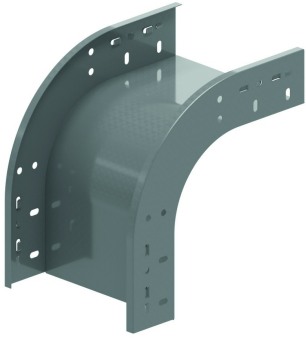

VBCL
Snap-in low elbow 90°

Snap-in system with cable tray KBSC60, KBS60 and KBSI60

Radius: 100 mm

Reference	Finish	↕ mm	↔ mm	→ ← mm	↔ mm	kg/stk	📦	Unit
ZMVBCL90.60.050	DF	60	50			0,467	1	STK
ZMVBCL90.60.075	DF	60	75			0,516	1	STK
ZMVBCL90.60.100	DF	60	100			0,566	1	STK
ZMVBCL90.60.150	DF	60	150			0,664	1	STK
ZMVBCL90.60.200	DF	60	200			0,763	1	STK
ZMVBCL90.60.300	DF	60	300			0,960	1	STK
ZMVBCL90.60.400	DF	60	400			1,158	1	STK
ZMVBCL90.60.500	DF	60	500			1,900	1	STK
ZMVBCL90.60.600	DF	60	600			2,150	1	STK

Opening for extra locking using 4x VM6.10.
Openings provided for fitting a cover.
Only available in height 60 mm.

Legend finish

- DF = Defender