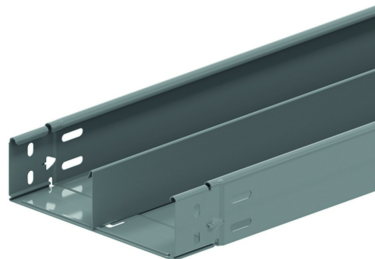

KGCL60S

KGCL with SIN

Clickable ends
Closed bottom
Prefabricated click fold

	1,5	2,0	2,5	3,0
KGCL60.---.100	152,5	101,7	69,9	52,8

Reference	Finish	↑ mm	↔ mm	→ ← mm	↔ mm	kg/m	Unit	Unit
KGCL60.075.100S13	SZ	60	75	1	3000	2,211	30	M
KGCL60.100.100S12	SZ	60	100	1	3000	2,411	30	M
KGCL60.100.100S13	SZ	60	100	1	3000	2,411	30	M
KGCL60.150.100S12	SZ	60	150	1	3000	2,811	30	M
KGCL60.150.100S13	SZ	60	150	1	3000	2,811	30	M
KGCL60.150.100S23	SZ	60	150	1	3000	3,322	30	M
KGCL60.200.100S12	SZ	60	200	1	3000	3,211	30	M
KGCL60.200.100S13	SZ	60	200	1	3000	3,211	30	M
KGCL60.200.100S23	SZ	60	200	1	3000	3,722	30	M
KGCL60.300.100S12	SZ	60	300	1	3000	4,011	30	M
KGCL60.300.100S13	SZ	60	300	1	3000	4,011	30	M
KGCL60.300.100S23	SZ	60	300	1	3000	4,522	30	M
KGCL60.400.100S12	SZ	60	400	1	3000	4,811	30	M
KGCL60.400.100S13	SZ	60	400	1	3000	4,811	30	M
KGCL60.400.100S23	SZ	60	400	1	3000	5,322	30	M
ZMKGCL60.075.10S12	DF	60	75	1	3000	2,211	30	M
ZMKGCL60.075.10S13	DF	60	75	1	3000	2,211	30	M
ZMKGCL60.100.10S12	DF	60	100	1	3000	2,411	30	M
ZMKGCL60.100.10S13	DF	60	100	1	3000	2,411	30	M
ZMKGCL60.150.10S12	DF	60	150	1	3000	2,811	30	M
ZMKGCL60.150.10S13	DF	60	150	1	3000	2,811	30	M
ZMKGCL60.150.10S23	DF	60	150	1	3000	3,322	30	M
ZMKGCL60.200.10S12	DF	60	200	1	3000	3,211	30	M
ZMKGCL60.200.10S13	DF	60	200	1	3000	3,211	30	M
ZMKGCL60.200.10S23	DF	60	200	1	3000	3,722	30	M
ZMKGCL60.300.10S12	DF	60	300	1	3000	4,011	30	M
ZMKGCL60.300.10S13	DF	60	300	1	3000	4,011	30	M
ZMKGCL60.300.10S23	DF	60	300	1	3000	4,522	30	M
ZMKGCL60.400.10S12	DF	60	400	1	3000	4,811	30	M
ZMKGCL60.400.10S13	DF	60	400	1	3000	4,811	30	M
ZMKGCL60.400.10S23	DF	60	400	1	3000	5,322	30	M

LOAD DIAGRAM

This diagram illustrates the permissible uniformly distributed loads applied to multiple supports. They comply with IEC 61537 with connection in the centre of the span and the end span = 0,8 x the span.